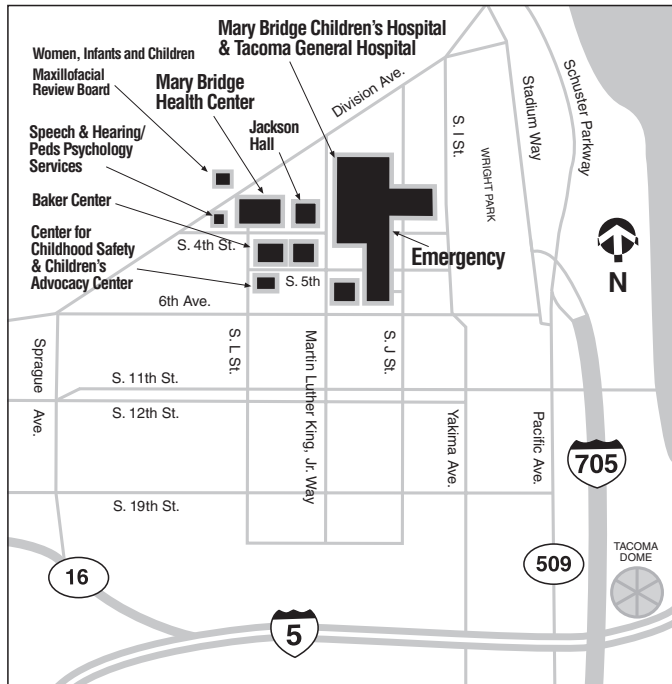

MultiCare 
Mary Bridge Center for Childhood Safety

For more information, call 800-552-1419 ext. 1234 or
visit: www.multicare.org/childhoodsafety

See reverse for locations and hours

Locations and Hours:

-  **Helmet Fittings and Sales**
-  **Life Jacket Loans and Sales**
-  **Free Car Safety Seat Inspections**

Services not available on major holidays. Please call for closure dates.

TACOMA – 253-403-1234

1112 S. 5th Street (Corner of S. 5th St. and L. St.)

-  Thursdays, 2 – 5 p.m.
-  Thursdays, 2 – 5 p.m.
-  Tuesdays, 9 – 10:30 a.m.