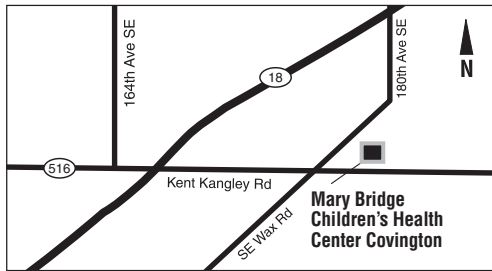

COVINGTON – 253-403-1234

17700 SE 272nd Street (Corner of Wax Rd. and SE 272nd)

- Call for hours.