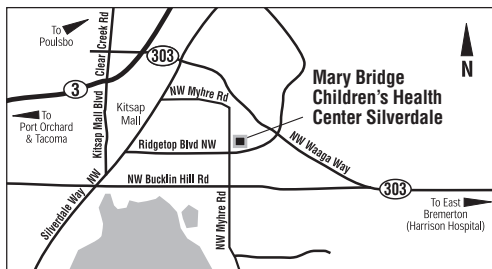

MultiCare 
Mary Bridge Center for Childhood Safety

For more information, call 800-552-1419 ext. 1234 or
visit: www.multicare.org/childhoodsafety

See reverse for locations and hours

Locations and Hours:

-  **Helmet Fittings and Sales**
-  **Life Jacket Loans and Sales**
-  **Free Car Safety Seat Inspections**

COVINGTON – 253-403-1234

17700 SE 272nd Street (Corner of Wax Rd. and SE 272nd)

-  Call for hours.

KENT – 253-372-7729

222 State Avenue N.

-  Thursdays, 3 – 5 p.m.
-  Thursdays, 3 – 5 p.m.

SILVERDALE – 360-662-1198