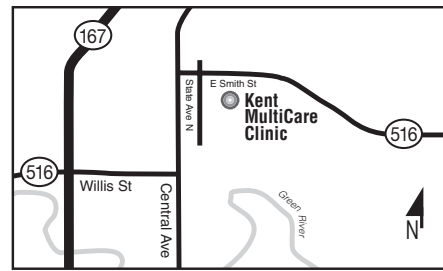

MultiCare 
Mary Bridge Center for Childhood Safety

For more information, call 800-552-1419 ext. 1234 or
visit: www.multicare.org/childhoodsafety

See reverse for locations and hours

Locations and Hours:

-  **Helmet Fittings and Sales**
-  **Life Jacket Loans and Sales**
-  **Free Car Safety Seat Inspections**

COVINGTON – 253-403-1234

17700 SE 272nd Street (Corner of Wax Rd. and SE 272nd)

-  Call for hours.

KENT – 253-372-7729

222 State Avenue N.

-  Thursdays, 3 – 5 p.m.
-  Thursdays, 3 – 5 p.m.

SILVERDALE – 360-662-1198